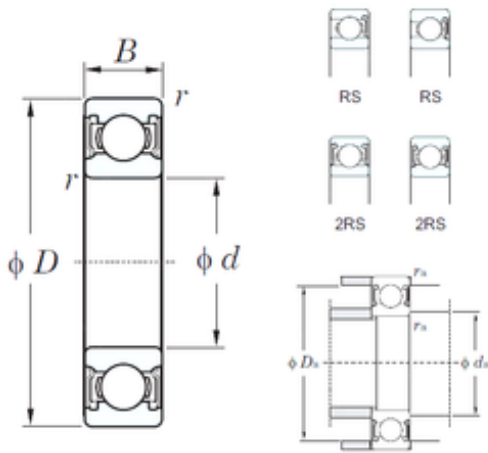

China 608zz Bearing Supplier

6301-2RS Ball Bearings 6301 6302 6303 6305
6306 6307 2RS C3 SKF NSK Koyo Motor
Motorcycle Auto Bearings

Bearing No. 6301-2RS

Size	12x37x12 mm
Bore Diameter	12 mm
Outer Diameter	37 mm
Width	12 mm
d	12 mm
D	37 mm
B	12 mm
C	12 mm
r min.	1 mm
da min.	17 mm
da max	17,5 mm
Da max.	32 mm
ra max.	1 mm
Weight	0,06 Kg
Basic dynamic load rating (C)	9,7 kN
Basic static load rating (C0)	4,2 kN
(Grease) Lubrication Speed	15000 r/min

6301-2RS Bearing 2D drawings and 3D CAD models